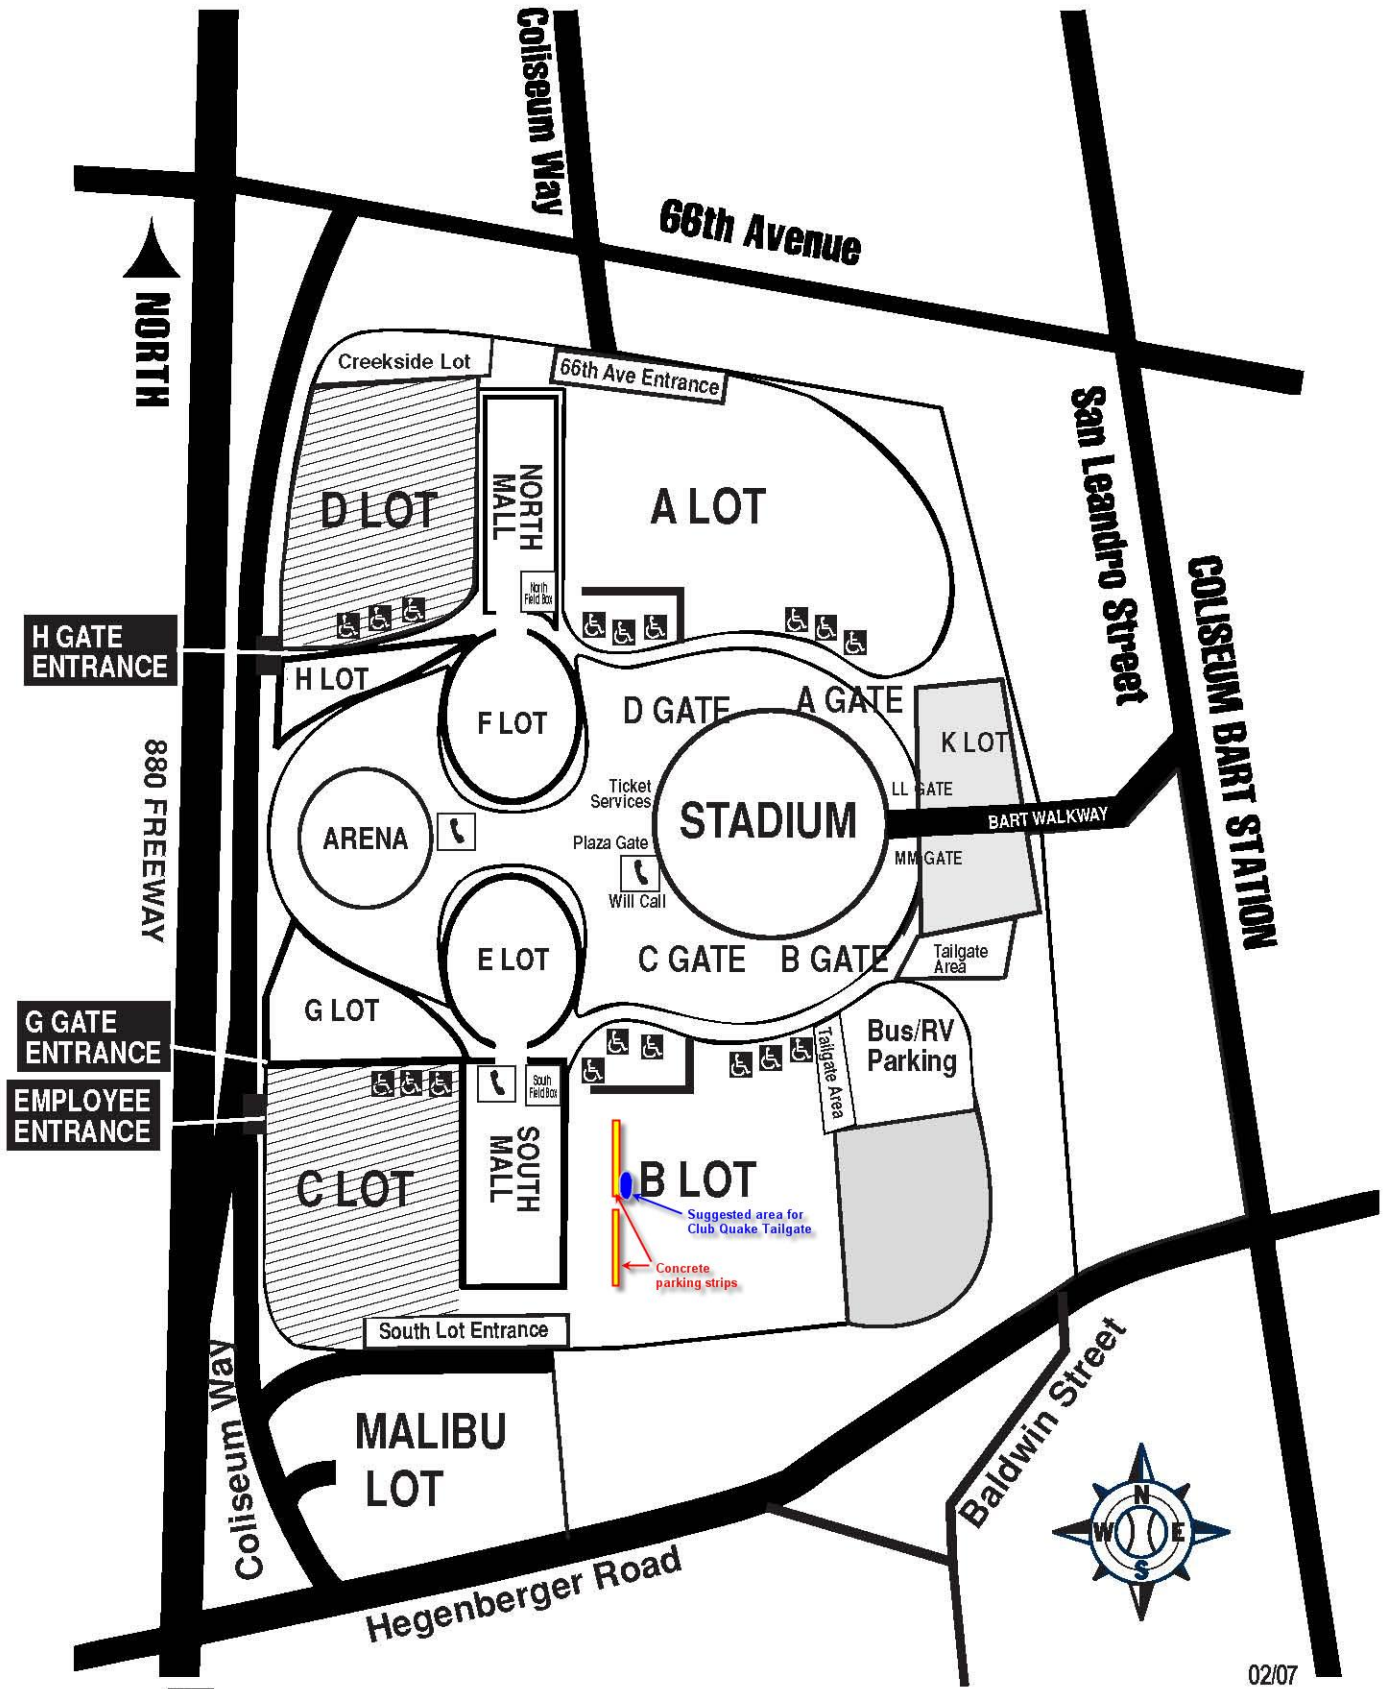

# STADIUM PARKING MAP

C & D Lots may be closed on low attendance games M-F

Phone Disabled Parking